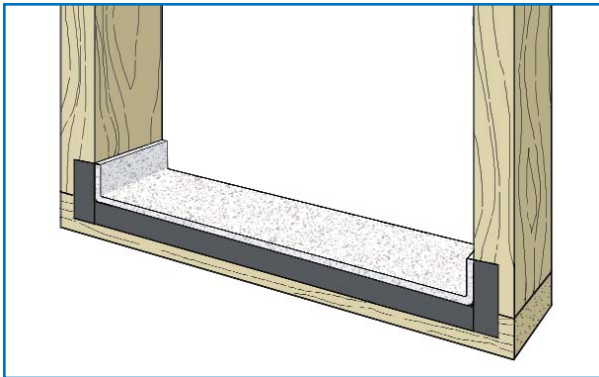

Serious Waterproofing Solutions

Protecto Premium Dual Guard Threshold Tape™

APPLICATION:

- All surfaces must be clean, dry, free of dirt and other foreign materials.
- Cut a piece of **Protecto Premium Dual Guard Threshold Tape™** the length of the threshold opening extending approximately 1" minimum up the sides of the door jam.
- Peel off release liner and begin applying **Protecto Premium Dual Guard Threshold Tape™** to the door sill plate by smoothing as the adhesive comes into contact with the door sill.
- Place the threshold over the **Protecto Premium Dual Guard Threshold Tape™** and secure.

Note: **Protecto Premium Dual Guard Threshold Tape™** eliminates the need for caulking.

WARNING:

Do not use sealants containing solvent mineral spirits or voc's on, around or beneath door guard.

AVAILABLE SIZES:

5 1/2" x 6'6" Roll

5 1/2" x 25' Roll

PROTECTO WRAP COMPANY

1955 South Cherokee Denver, Colorado 80223 (303) 777-3001 Fax (303) 777-9273 1-800-759-9727

www.protectowrap.com