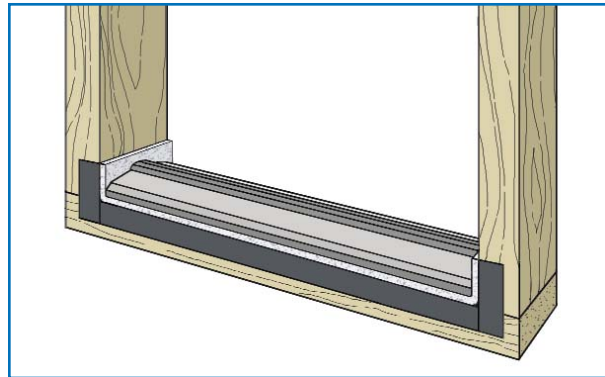

Serious Waterproofing Solutions

Protecto Premium Dual Guard Threshold Tape™

APPLICATION:

- All surfaces must be clean, dry, free of dirt and other foreign materials.
- Cut a piece of **Protecto Premium Dual Guard Threshold Tape™** the length of the threshold opening extending approximately 1" minimum up the sides of the door jam.
- Peel off release liner and begin applying **Protecto Premium Dual Guard Threshold Tape™** to the door sill plate by smoothing as the adhesive comes into contact with the door sill.
- Place the threshold over the **Protecto Premium Dual Guard Threshold Tape™** and secure.

Note: **Protecto Premium Dual Guard Threshold Tape™** eliminates the need for caulking.

WARNING:

Do not use sealants containing solvent mineral spirits or voc's on, around or beneath door guard.

AVAILABLE SIZES:

5 1/2" x 6'6" Roll

5 1/2" x 25' Roll

PROTECTO WRAP COMPANY

1955 South Cherokee Denver, Colorado 80223 (303) 777-3001 Fax (303) 777-9273 1-800-759-9727

www.protectowrap.com